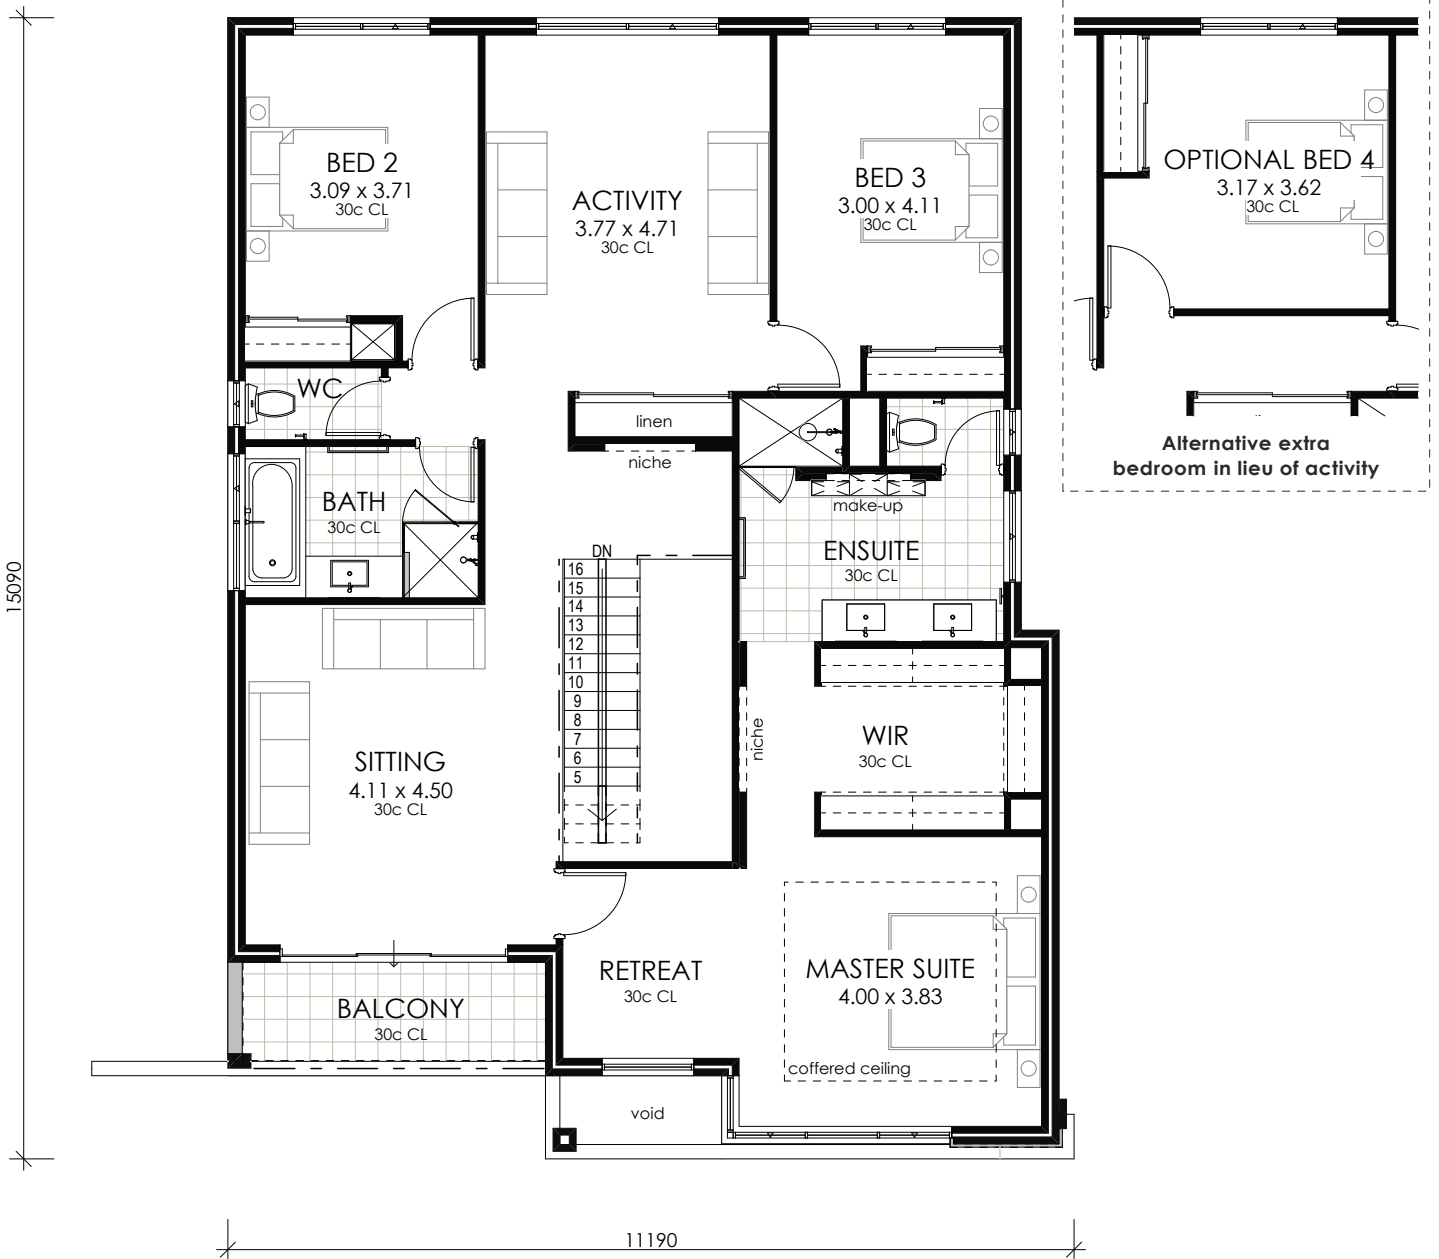

Zircon Living

BEACH SIDE

DISPLAY

63 BURLEIGH DRIVE, BURNS BEACH

Opening Hours: Monday 2-5pm | Wednesday 2-5pm | Saturday & Sunday 1-5pm

zirconliving.com.au

BC 5975

Ground Floor	
Living	134.96
Garage	35.98
Alfresco	20.40
Porch	2.56
<hr/>	
193.90 m ²	
Upper Floor	
Living	147.41
Balcony	6.30
<hr/>	
153.71 m ²	
<hr/>	
Total Area	347.61 m ²

Ground Floor

The Beachside - As Displayed
63 Burleigh Drive Burns Beach

Upper Floor

The Beachside - As Displayed
63 Burleigh Drive Burns Beach