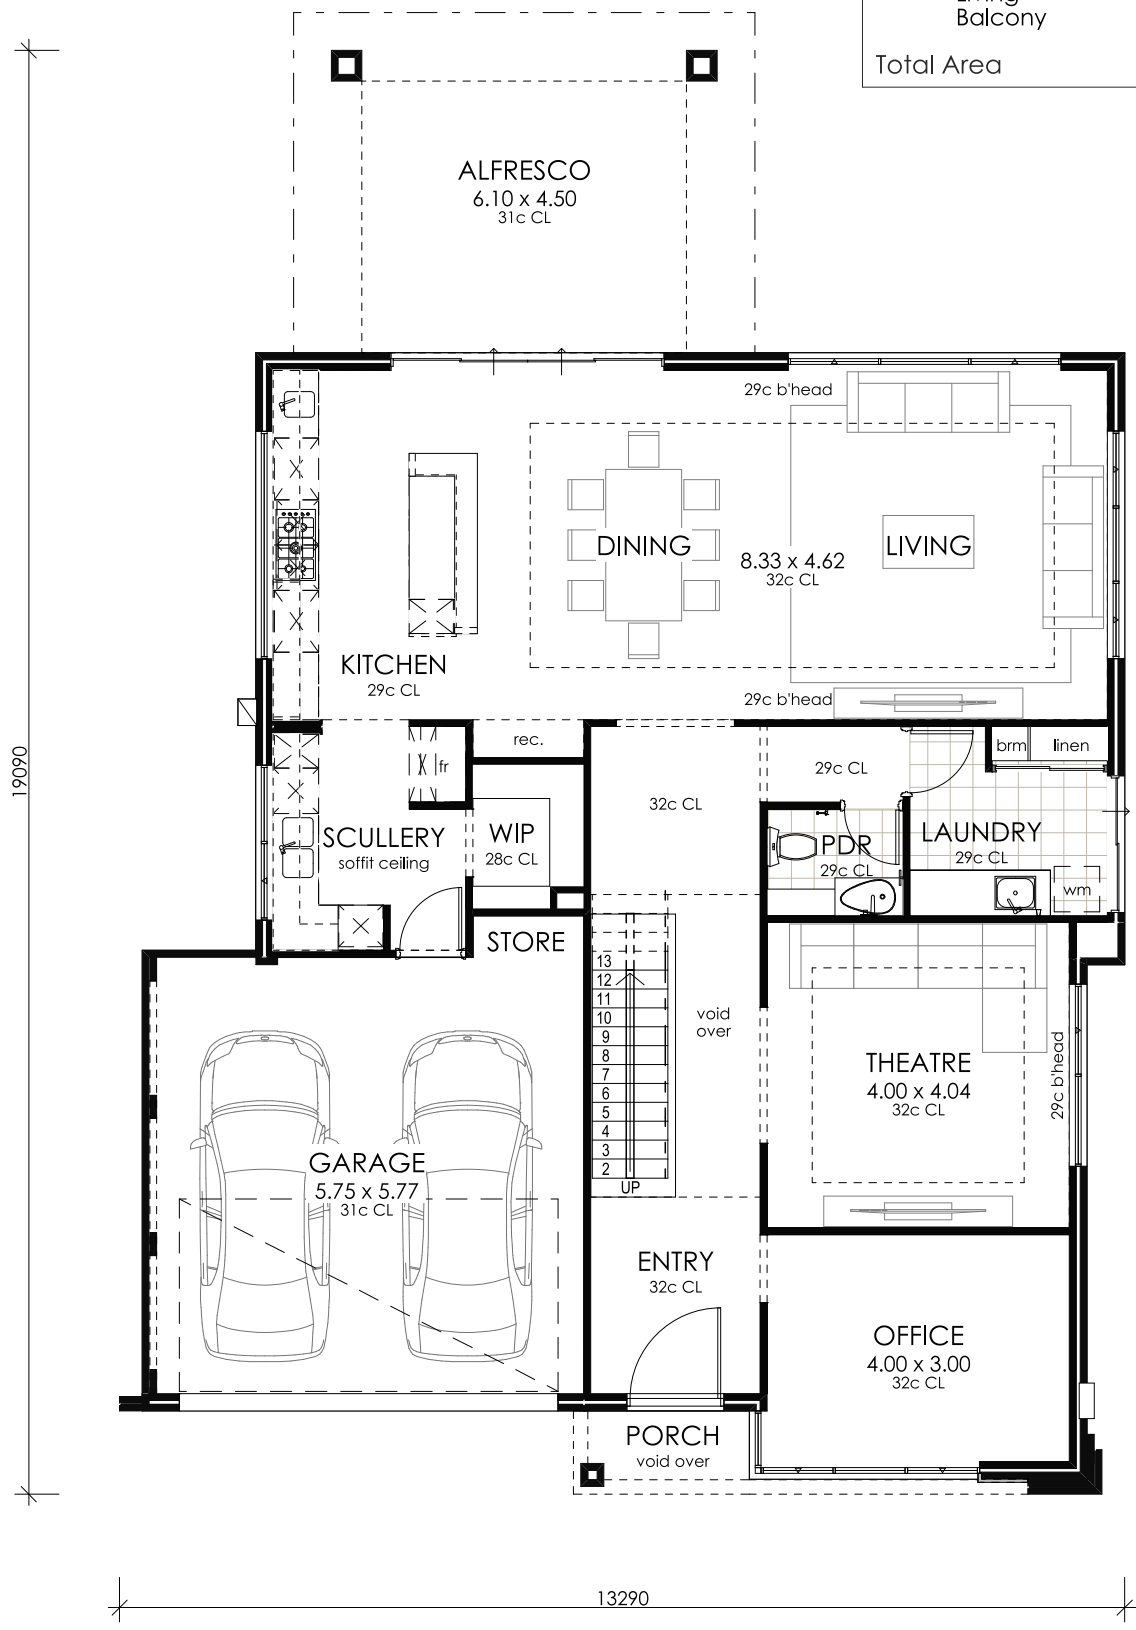

Zircon Living

BEACH SIDE

DISPLAY

63 BURLEIGH DRIVE, BURNS BEACH

Opening Hours: Monday 2-5pm | Wednesday 2-5pm | Saturday & Sunday 1-5pm

zirconliving.com.au

BC 5975

Ground Floor	
Living	134.96
Garage	35.98
Alfresco	20.40
Porch	2.56
<hr/>	
193.90 m ²	
Upper Floor	
Living	147.41
Balcony	6.30
<hr/>	
153.71 m ²	
<hr/>	
Total Area	347.61 m ²

Ground Floor

The Beachside - As Displayed
63 Burleigh Drive Burns Beach

Upper Floor

The Beachside - As Displayed
63 Burleigh Drive Burns Beach